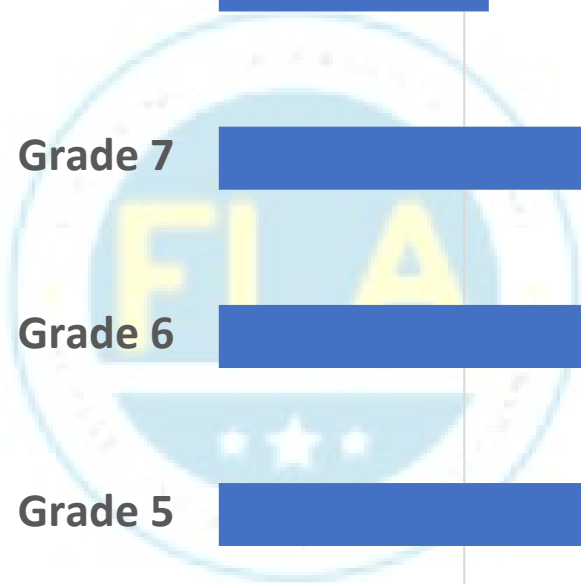

10%

20%

30%

40%

50%

60%

FOSTERING
LEADERSHIP
ACADEMY

FLA Fall 2021 MAP NWEA Math Average Test Percentile